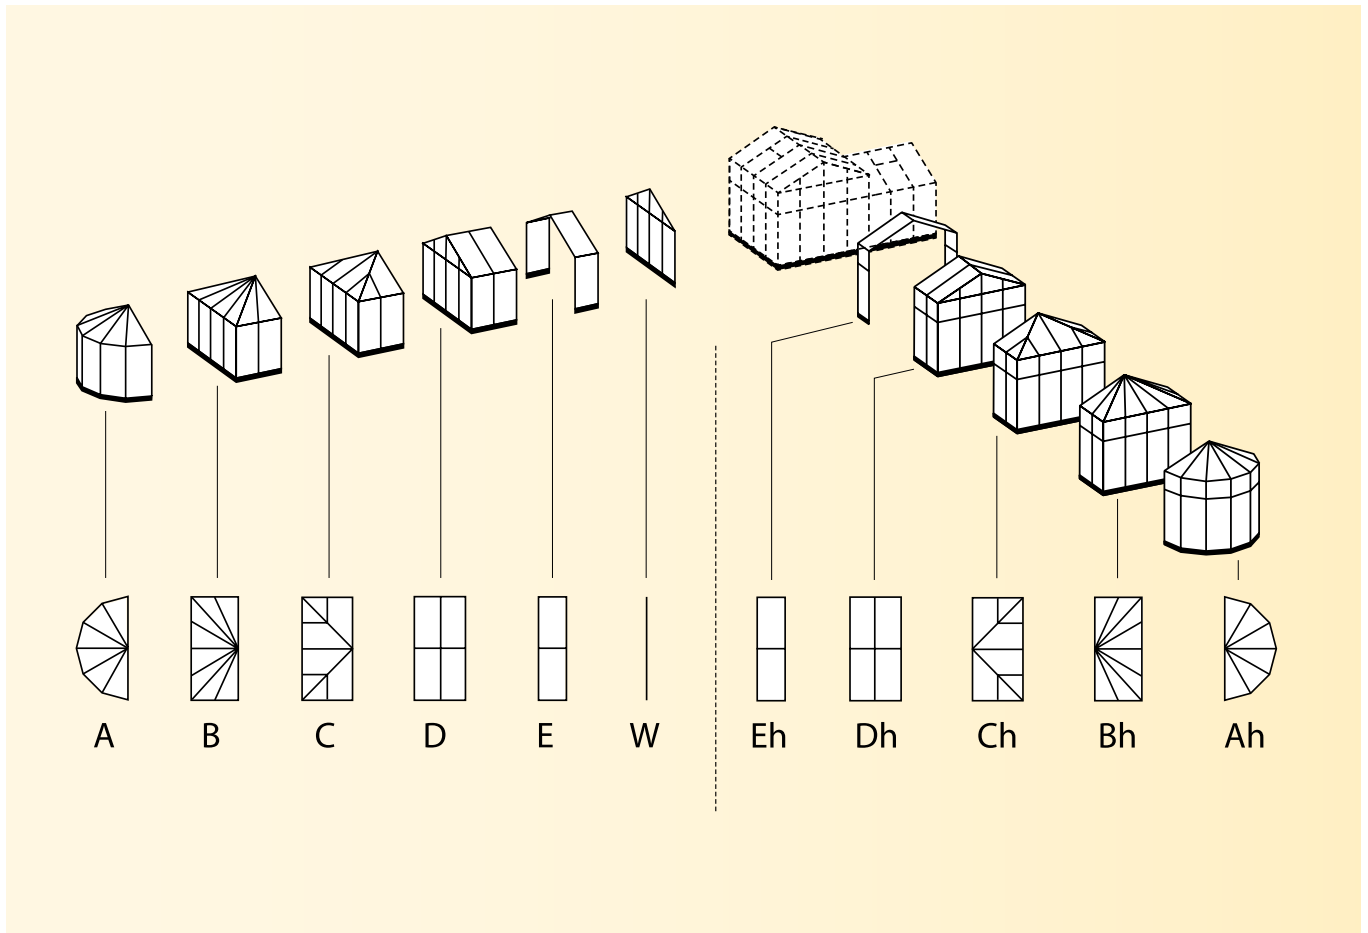

YOLO Outdoor Extensions