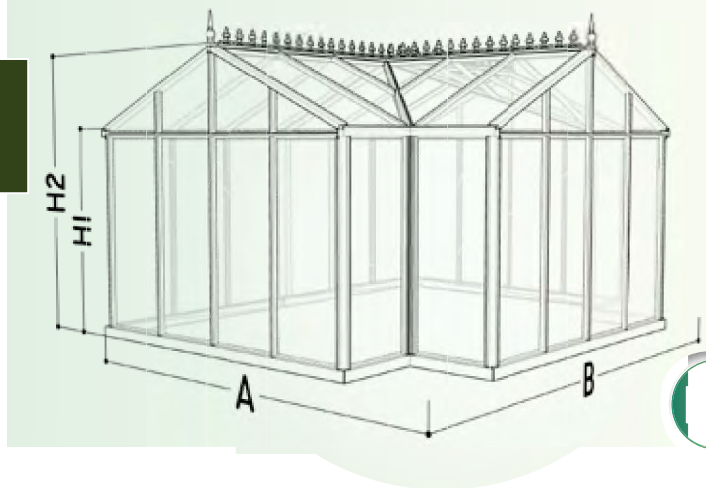

Vegan Top T

Color

Security 4mm

Polycarbon 10mm

Mounting difficulty

Type	A (cm) X B(cm)	M²	H1(cm)	H2(cm)	∠xx°			
VTT34	392 cm x 476 cm	17,2 m²	201 cm	274 cm	25 °	-	-	-
VTT3E	310 cm x 73 cm	2,8 m²	-	-	-	-	-	-

☒ Included
☒ Optional
☐ Not available