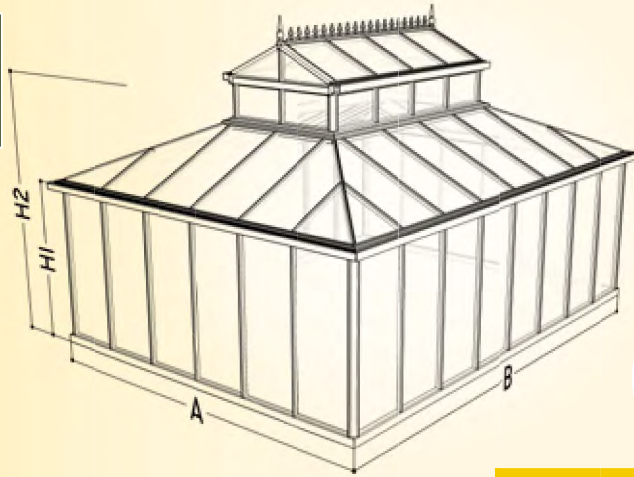

✓ Included
 ✓ Optional
 ✗ Not available

YOLO Outdoor Magnum Color

Magnum Color

Color

Security 4mm

Polycarbon 10mm

DIY Mounting difficulty
 EASY 1 2 3 COMPLEX

Type	A (cm) X B(cm)	M ²	H1(cm)	H2(cm)	∠°xx			
MAC44	457 cm X 457 cm	20,9m ²	204 cm	300cm	25 °	-	-	-
MAC4E	457 cm X 73 cm	3,3m ²	-	-	-	-	-	-
MAC55	531 cm X 531 cm	28,2m ²	204 cm	315 cm	25 °	-	-	-
MAC5E	531 cm X 73 cm	3,9m ²	-	-	-	-	-	-
MAC66	606 cm X 606 cm	36,7m ²	204 cm	331 cm	22 °	-	-	-
MAC6E	606 cm X 73 cm	4,4m ²	-	-	-	-	-	-

✓ Included
 ✓ Optional
 ✗ Not available

YOLO Outdoor Kapel

KAPEL

Color

Security 4mm

Polycarbon 10mm

DIY Mounting difficulty
 EASY 1 2 3 COMPLEX

Type	A (cm) X B(cm)	M ²	H1(cm)	H2(cm)	△°xx			
KAP46	458 cm x 606 cm	27,8m ²	204 cm	267/370 cm	25 °	-	-	-
KAPE	458 cm x 73 cm	3,3m ²	-	-	-	-	-	-