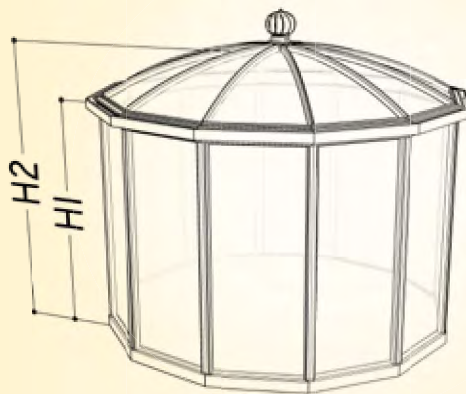

✓ Included ✓ Optional X Not available

YOLO Outdoor

CARRE

Color

Security 4mm

Polycarbon 10mm

DIY Mounting difficulty
 EASY 1 2 3 COMPLEX

Type	A (cm) X B(cm)	M ²	H1(cm)	H2(cm)	∠°xx			
CAR310	310 cm x 310 cm	9,6m ²	204 cm	277/307 cm	25 °	-	-	-
CAR378	380 cm x 380 cm	14,4m ²	204 cm	294/324 cm	25 °	-	-	-
CARE	73 cm	2,3m ²	-	-	-	-	-	-

✓ Included
 ✓ Optional
 ✗ Not available

YOLO Outdoor CARRE

YOLO OUTDOOR

COCOON A

Type	Diameter (cm)	M ²	H1 (cm)	H2 (cm)	△°xx			
COCA310	310 cm	9,6m ²	204 cm	277/307cm	25 °	-	-	-
COCA378	378cm	14,4m ²	204 cm	281/311 cm	25 °	-	-	-
COCA	73cm	2,3m ²	-	-	-	-	-	-

COCOON B

Type	Diameter (cm)	M ²	H1 (cm)	H2 (cm)	△°xx			
COCB310	310 cm	9,6m ²	204 cm	247/277cm	25 °	-	-	-
COCB378	378 cm	14,4m ²	204 cm	270/300cm	25 °	-	-	-
COCB	73 cm	2,3m ²	-	-	-	-	-	-

✓ Included
 ✓ Optional
 ✗ Not available